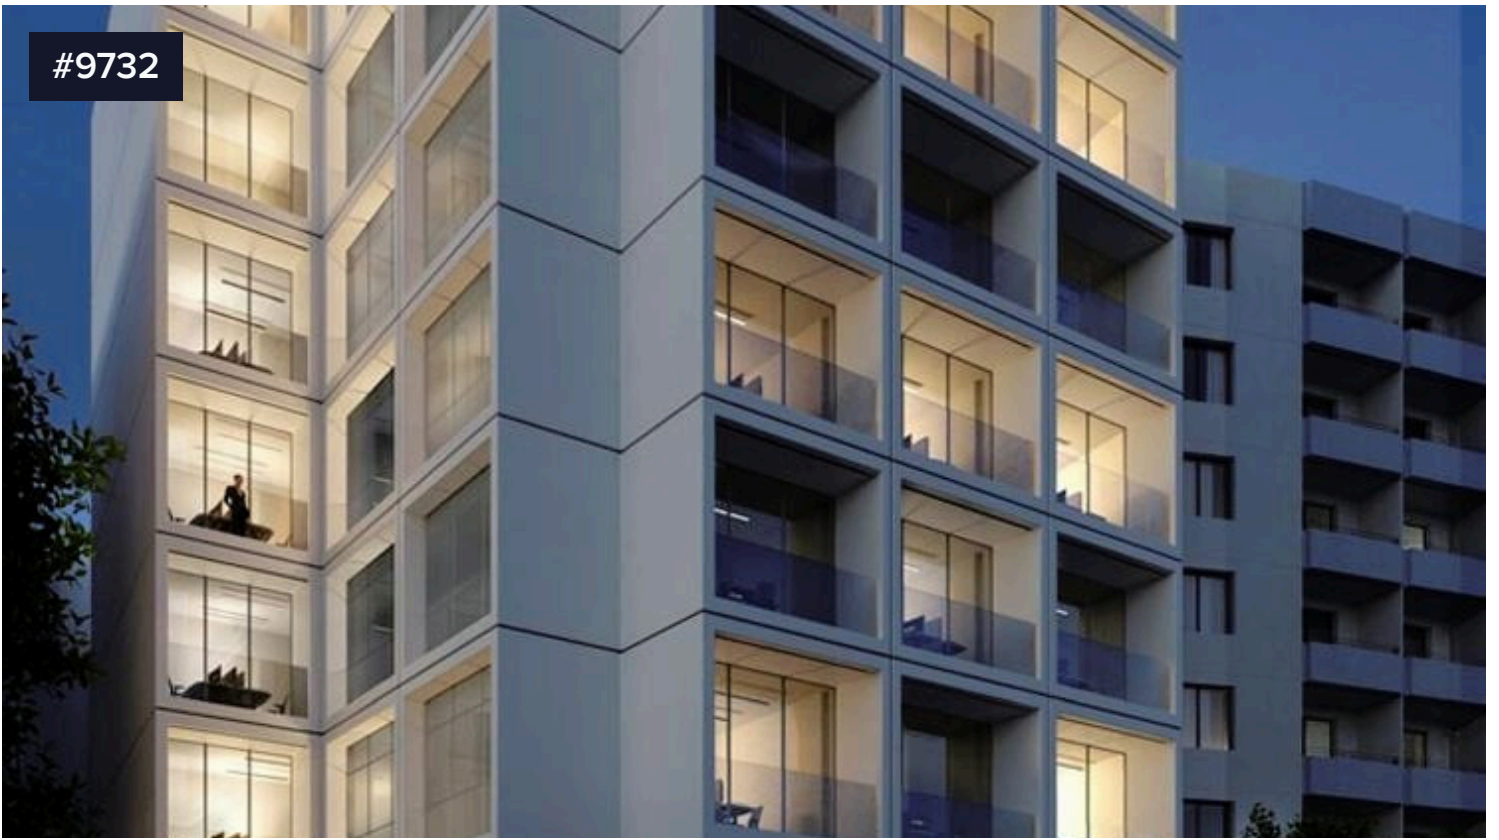

#9732

Luxury Office in Limassol

€1,460,000 +VAT

 City Center, Limassol

The property situated right at the sea shore, next to Limassol Marina, Molos Park and the Old Town, is all about restructuring the way we work. Simply imagine working from the office every day with picturesque sea views, visible from all the 6 floors of the building, having lunch by the shore, as well as having access to the dynamic city life, that is in the walking distance from the office.

Covered

 139.1 m²

Energy efficiency rating

 A