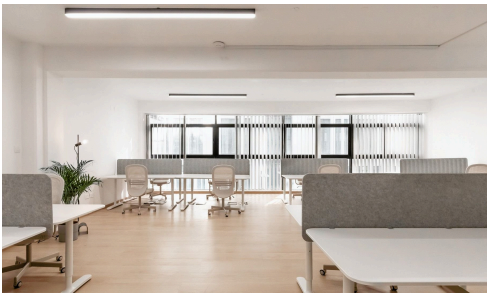

#8952

Offices for rent in Historical Centre, Limassol

€9,000 /month

Old Town, Limassol

Excellent location situated in Anexartisias Shopping Street, surrounded by many major amenities, near Molos and the sea.

450 sqm of unique and modern design, that can elevate your teams productivity.

Whole building that includes:

Covered

450 m²

Energy efficiency rating

B+