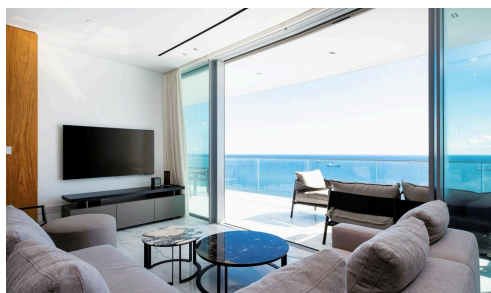

#8940

Luxury Sea View 2 Bedroom Apartment , Limassol

€7,900 /month

📍 Neapolis, Limassol

Available March 2025!

Indulge in the epitome of luxury living at The One, our stunningly designed luxury apartment with a breathtaking sea view, located in the heart of Limassol. Moving Doors is proud to present a living experience that surpasses expectations, offering unparalleled elegance and serenity.