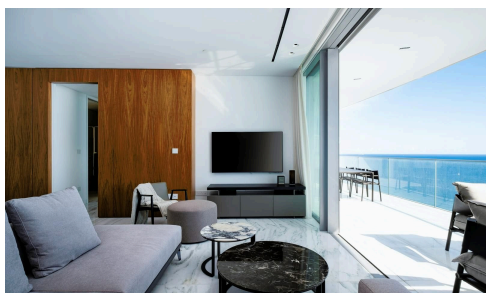

#8940

Luxury Sea View 2 Bedroom Apartment , Limassol

€7,900 /month

📍 Neapolis, Limassol

Available March 2025!

Indulge in the epitome of luxury living at The One, our stunningly designed luxury apartment with a breathtaking sea view, located in the heart of Limassol. Moving Doors is proud to present a living experience that surpasses expectations, offering unparalleled elegance and serenity.