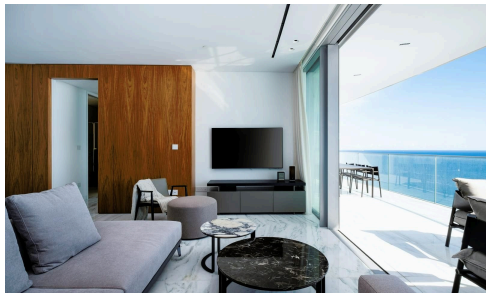

#8886

2 Bedroom Apartment for Long Term in Neapolis, Limassol

€8,349 /month

Neapolis, Limassol

Available September 2024!

Indulge in the epitome of luxury living at The One, our stunningly designed luxury apartment with a breathtaking sea view, located in the heart of Limassol. A living experience that surpasses expectations, offering unparalleled elegance and serenity.