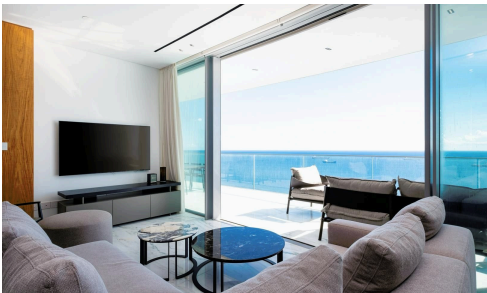

#8886

2 Bedroom Apartment for Long Term in Neapolis, Limassol

€8,349 /month

Neapolis, Limassol

Available September 2024!

Indulge in the epitome of luxury living at The One, our stunningly designed luxury apartment with a breathtaking sea view, located in the heart of Limassol. A living experience that surpasses expectations, offering unparalleled elegance and serenity.