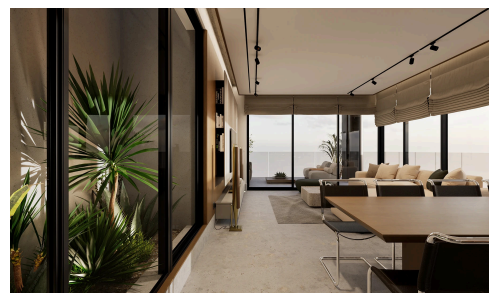

#13287

Apartment in Ayia Fyla, Limassol

€345,000 +VAT

📍 Agia Fyla, Limassol

A stunning development on the slopy hills of Laiki Leukothea, offering comfort, luxury and uninterrupted breathtaking sea views.

A carefully designed building, with all 13 units having complete privacy from the generous covered and uncovered terraces, while exposed to the amazing sea views. Penthouses are fully equipped high-spec homes have their own roof garden with gathering spaces, barbeque, and additional bathroom.