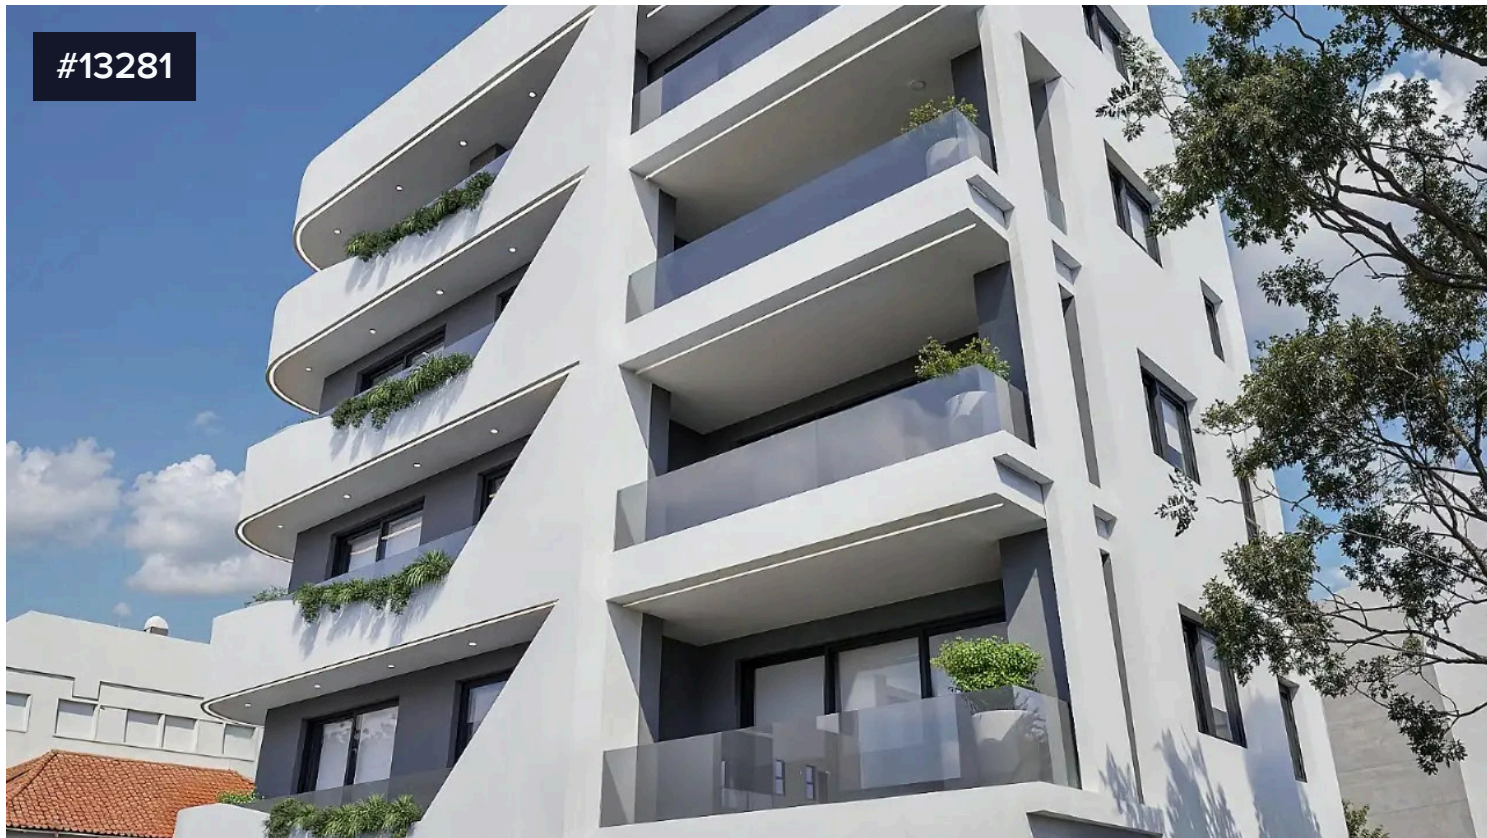

#13281

Apartment in the center of Limassol

€310,000 +VAT

 City Center, Limassol

Experience the best of city center living, a boutique development in the heart of Limassol. Designed for comfort and convenience, these modern apartments bring you close to everything the vibrant city center has to offer while providing a stylish and private living space.

Key Features:

- Prime city center location
- Walking distance to University of Limassol

Bedrooms

 1

Bathrooms

 1

Covered

 48 m²