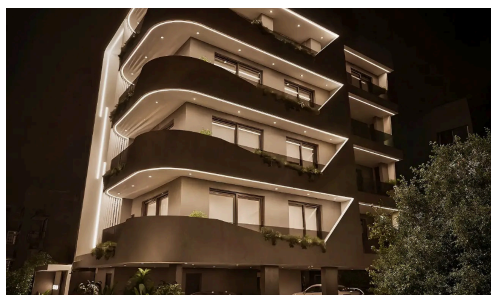

#13281

Apartment in the center of Limassol

€310,000 +VAT

 City Center, Limassol

Experience the best of city center living, a boutique development in the heart of Limassol. Designed for comfort and convenience, these modern apartments bring you close to everything the vibrant city center has to offer while providing a stylish and private living space.

Key Features:

- Prime city center location
- Walking distance to University of Limassol

Bedrooms

 1

Bathrooms

 1

Covered

 48 m²