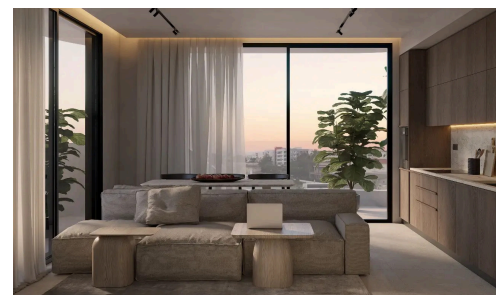

#13281

Apartment in the center of Limassol

€310,000 +VAT

 City Center, Limassol

Experience the best of city center living, a boutique development in the heart of Limassol. Designed for comfort and convenience, these modern apartments bring you close to everything the vibrant city center has to offer while providing a stylish and private living space.

Key Features:

- Prime city center location
- Walking distance to University of Limassol

Bedrooms

 1

Bathrooms

 1

Covered

 48 m²