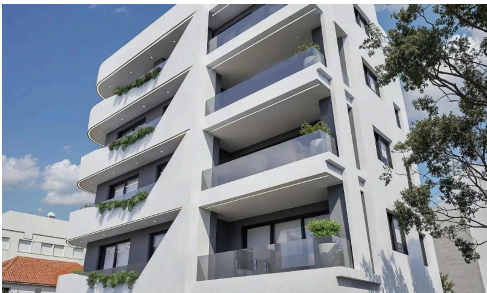

## Apartment in the center of Limassol

€300,000 +VAT

 City Center, Limassol

Experience the best of city center living, a boutique development in the heart of Limassol. Designed for comfort and convenience, these modern apartments bring you close to everything the vibrant city center has to offer while providing a stylish and private living space.

Key Features:

- Prime city center location
- Walking distance to University of Limassol

Bedrooms

 1

Bathrooms

 1

Covered

 48 m<sup>2</sup>