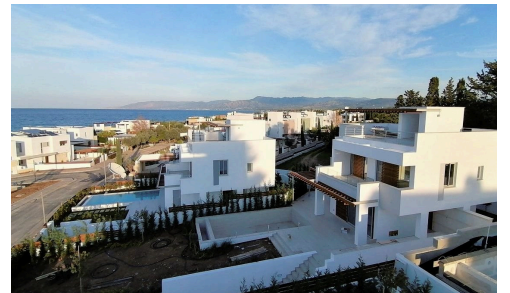

#13103

Detached Villa in Polis Chrysochous, Paphos

€3,200,000 ^{+VAT}

 Polis Chrysochous, Paphos

A premium and serene beachfront development in Cyprus, is located in the most beautiful part of the island near the Akamas Peninsula. A private haven of outdoor beauty and indoor luxury, with undisturbed views of sparkling blue sea and boundless sky, Characterized by fresh air and sunlight, the spacious homes are set within exceptionally large, fully landscaped plots, all with distinctive designs, floor to ceiling windows and large terraces. Interiors combine contemporary elegance with traditional Cypriot simplicity, to create a style seamlessly reflecting the natural Mediterranean way of life.

Bedrooms

 4

Bathrooms

 4

Covered

 288 m²