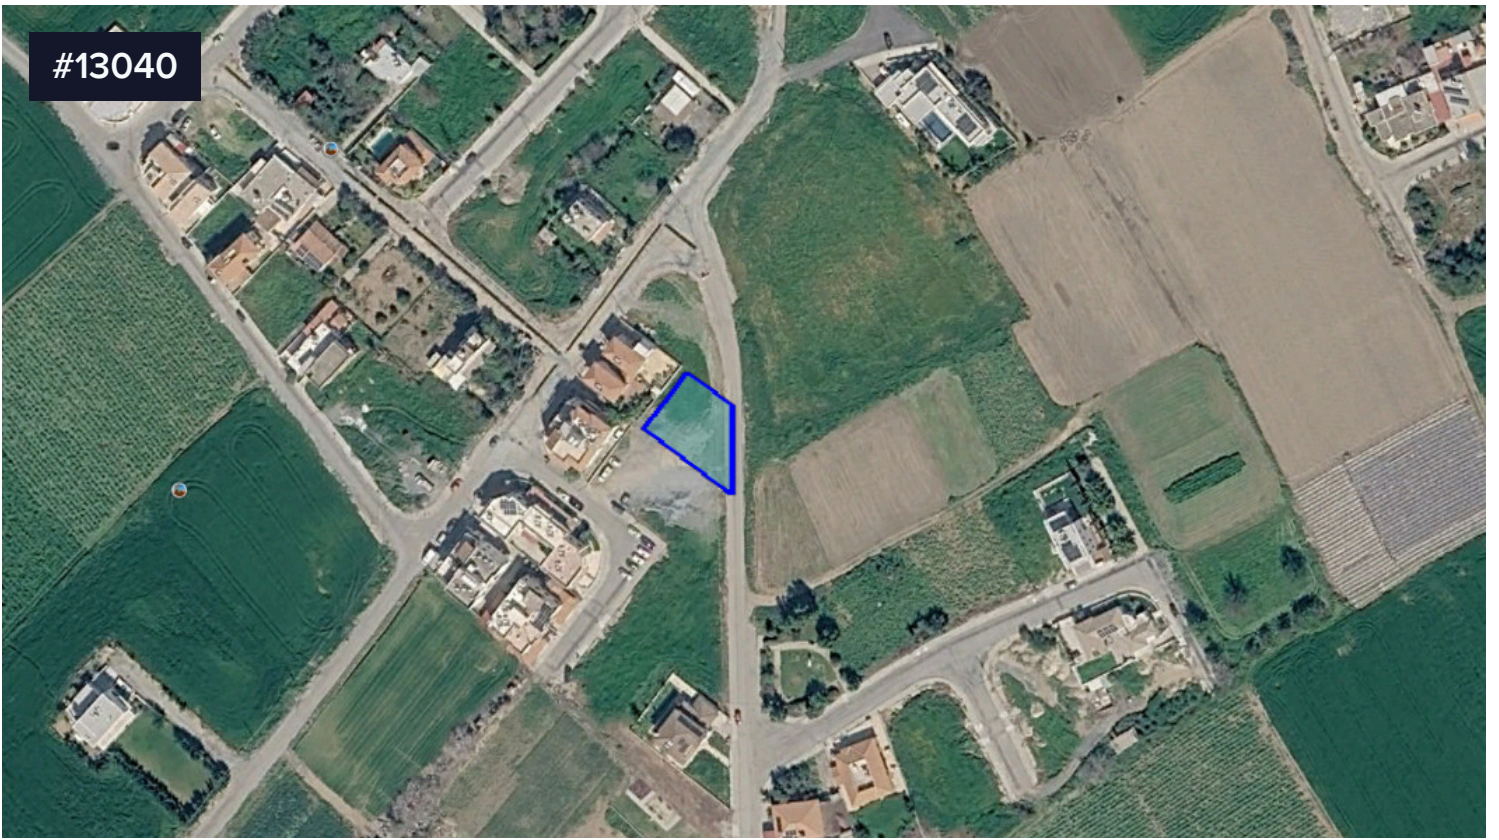

## Residential land in Kiti, Larnaca

€132,000

 Kiti, Larnaca

For sale is a spacious building plot measuring 590 m<sup>2</sup>, located in the popular area of Kiti. This large plot offers wide frontage 28.5m, is an excellent opportunity to build your dream home or invest in a growing community. With its generous size, there is plenty of room for a comfortable residence, garden, and outdoor spaces.

No VAT is applicable!

Area

 590 m<sup>2</sup>