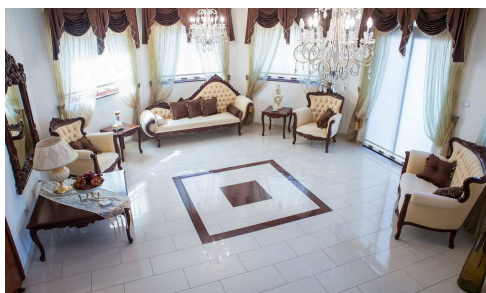

#12963

Detached villa in Panthea, Limassol

€1,800,000

 Panthea, Limassol

An impressive detached villa located in one of Limassol's most desirable and peaceful residential neighborhoods. Offering generous living spaces, privacy, and excellent renovation potential, this property is ideal for both families and investors seeking a prestigious home in a prime location.