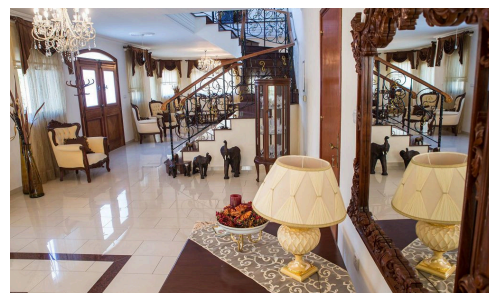

#12963

Detached villa in Panthea, Limassol

€1,800,000

 Panthea, Limassol

An impressive detached villa located in one of Limassol's most desirable and peaceful residential neighborhoods. Offering generous living spaces, privacy, and excellent renovation potential, this property is ideal for both families and investors seeking a prestigious home in a prime location.