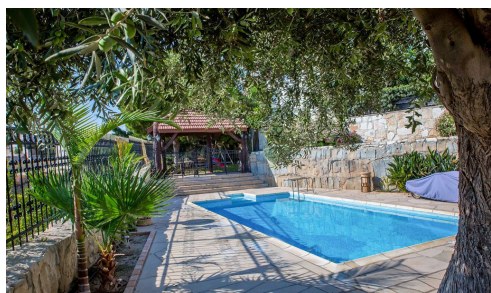

#12963

Detached villa in Panthea, Limassol

€1,800,000

 Panthea, Limassol

An impressive detached villa located in one of Limassol's most desirable and peaceful residential neighborhoods. Offering generous living spaces, privacy, and excellent renovation potential, this property is ideal for both families and investors seeking a prestigious home in a prime location.

Conveniently situated with easy access to the city center, schools, and all essential amenities, the property is approximately 15 minutes' drive from the beach.

This property offers outstanding potential for renovation and modernization, providing the opportunity to create a