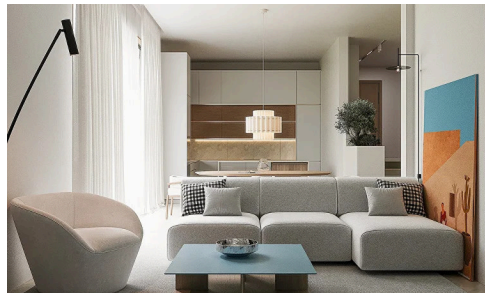

#12890

Sea view bungalow in Souni, Limassol

€470,000 +VAT

 Souni, Limassol

All bungalows feature the same open plan layout spanning a single floor with 123 sq.m. of covered footage (measured by outside walls).

They are 3-bedroom with 1 bigger bedroom en-suite, two smaller ones for the kids. The biggest room is the combined kitchen-living room approx. of 50 sq. m. The kitchen boasts an island and a space for big table for 8 (not included). German kitchen Nolte is included.

The living area will have enough space for two sofas and a huge TV (both not included). Both areas have windows

Bedrooms

 3

Bathrooms

 2

Covered

 123 m²