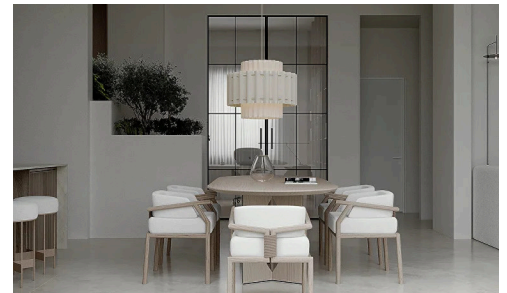

#12890

Sea view bungalow in Souni, Limassol

€470,000 +VAT

 Souni, Limassol

All bungalows feature the same open plan layout spanning a single floor with 123 sq.m. of covered footage (measured by outside walls).

They are 3-bedroom with 1 bigger bedroom en-suite, two smaller ones for the kids. The biggest room is the combined kitchen-living room approx. of 50 sq. m. The kitchen boasts an island and a space for big table for 8 (not included). German kitchen Nolte is included.