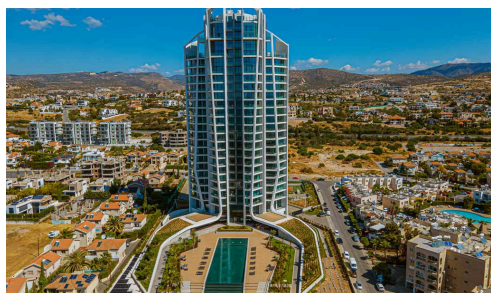

#12782

Apartment within a Premium Residential Complex near the Sea in Limassol

€4,500 /month

 Germasogeia, Limassol

A stunning 2 bedroom apartment in a premium residential complex, located in the tourist area of Limassol, within a walking distance to beaches, shops, boutiques, pharmacies, cafes, restaurants and any other urban and resort infrastructure.

The residence offers a luxury living with access to the outdoor and indoor swimming pools, sauna and steam room, fully-equipped gym, dedicated kids' room, and round-the-clock security.

Bedrooms

 2

Bathrooms