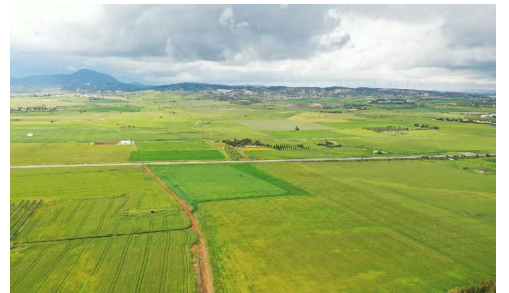

## Beachfront Fields in Softades, Larnaca

€11,500,000 +VAT

 Softades, Larnaca

A unique opportunity to obtain three touristic beachfront fields, in a quiet and attractive location in Softades community of Larnaca District.

The properties are located at a distance of 3km (approx.) southwest of Pervolia touristic area and 3km (approx.) east of “Camel Park”. It needs to be noted that the Larnaca Airport is only 10 minutes away.

The fields with have a sea frontage of 270 meters (approx.) and a total area of 133.127m<sup>2</sup>.

Area

 133127 m<sup>2</sup>