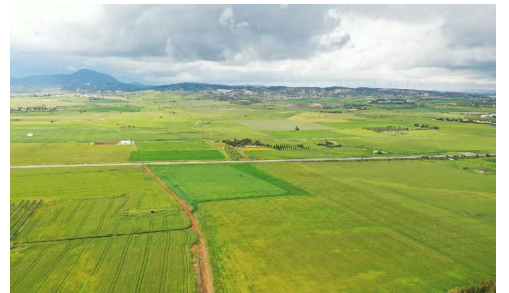

#12757

Beachfront Fields in Softades, Larnaca

€8,000,000 +VAT

📍 Softades, Larnaca

A unique opportunity to obtain four touristic beachfront fields, in a quiet and attractive location in Softades community of Larnaca District.

The properties are located at a distance of 3km (approx.) southwest of Pervolia touristic area and 3km (approx.) east of “Camel Park”. It needs to be noted that the Larnaca Airport is only 10 minutes away.

As a unit, the fields have a sea frontage of 140 meters (approx.) and a total area of 83.325m².

Area

📏 83325 m²