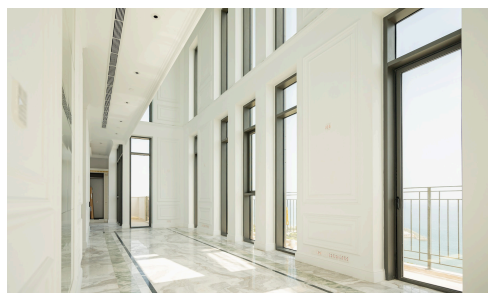

## Luxury apartment in Pareklisia, Limassol

€16,000,000 +VAT

 Pareklisia, Limassol

This stunning penthouse apartment located in the desirable area of Pareklisia. This spacious residence offers 579 m<sup>2</sup> of refined internal living space, thoughtfully designed to provide maximum comfort and convenience. The layout includes eight generous bedrooms and eight stylish bathrooms, making it ideal for large families or those who love to entertain.

Located within a secure, gated complex, this magnificent penthouse may be conveniently accessed by a private elevator. Enjoy your own private swimming pool and a fully equipped gym, perfect for maintaining a healthy lifestyle without leaving your home. The apartment boasts spectacular panoramic and sea views, filling each room with