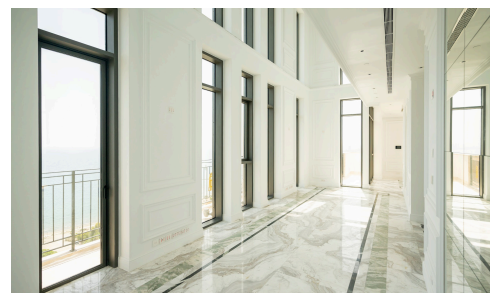

## Luxury apartment in Pareklisia, Limassol

€16,000,000 +VAT

 Pareklisia, Limassol

This stunning penthouse apartment located in the desirable area of Pareklisia. This spacious residence offers 579 m<sup>2</sup> of refined internal living space, thoughtfully designed to provide maximum comfort and convenience. The layout includes eight generous bedrooms and eight stylish bathrooms, making it ideal for large families or those who love to entertain.

Located within a secure, gated complex, this magnificent penthouse may be conveniently accessed by a private elevator. Enjoy your own private swimming pool and a fully equipped gym, perfect for maintaining a healthy lifestyle without leaving your home. The apartment boasts spectacular panoramic and sea views, filling each room with