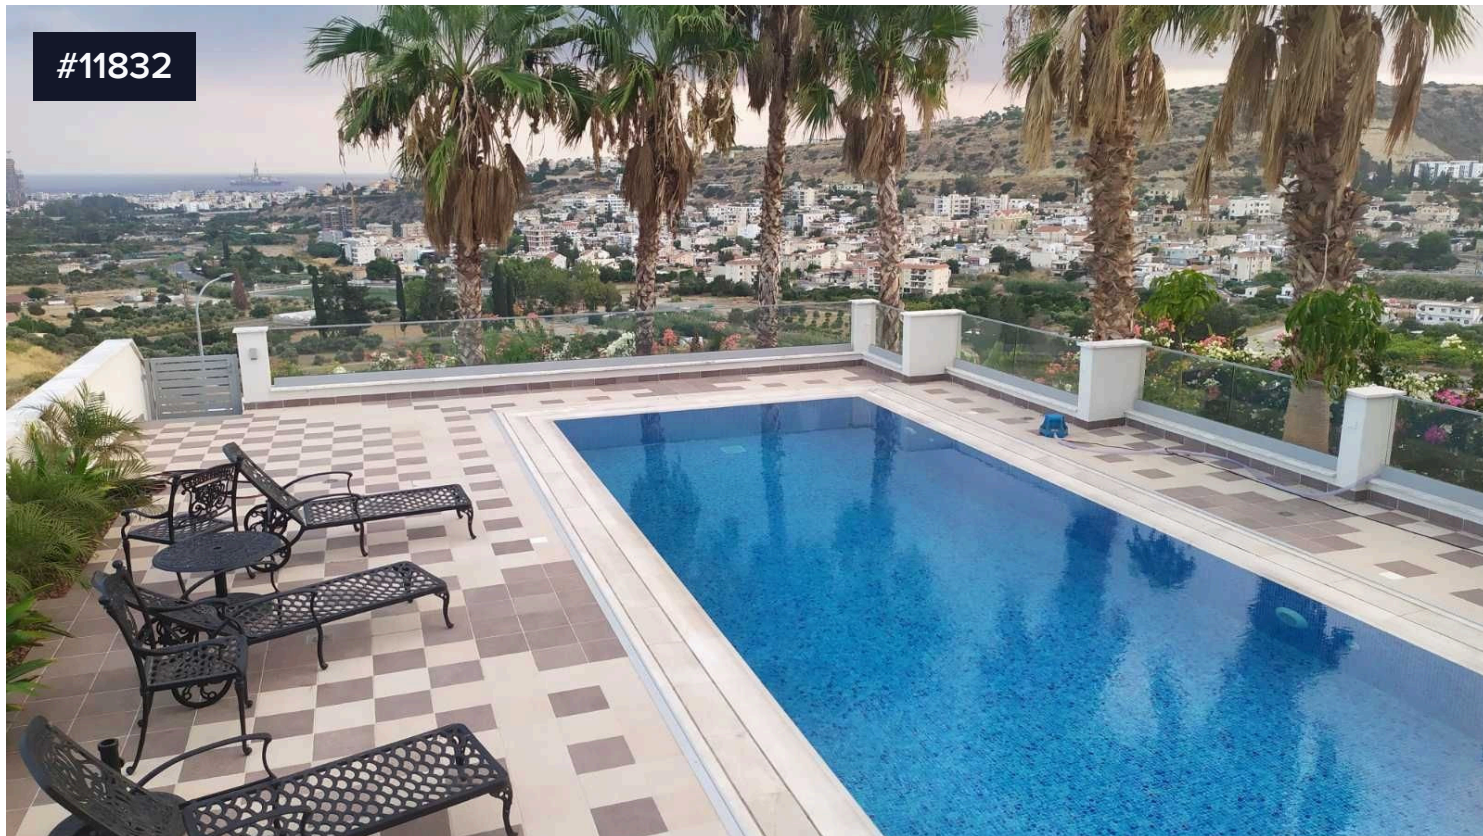

#11832

Detached villa in Germasogeia, Limassol

€30,000 /month

 Germasogeia, Limassol

A unique modern residence on the hills of Germasogia in an exclusive area neighboring the presidential residence with breathtaking undistracted views from all levels to sea, mountains and the city of Limassol. Proximity to the best schools, services, shops and beaches of Limassol has to offer. Minutes away from the Dasoudi beach, touristic area and access to the motorway.

The residence is designed to utilize the surrounding views with ergonomics in mind with zero space wasted. Residents in this house can utilize full privacy at the premises with peace of mind. There is a lavish garden with 8-meter palm trees and a state-of-the-art salty automated pool with automated cover. The garden has an automated