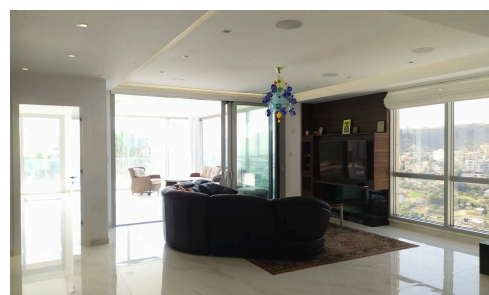

#11832

Detached villa in Germasogeia, Limassol

€30,000 /month

 Germasogeia, Limassol

A unique modern residence on the hills of Germasogia in an exclusive area neighboring the presidential residence with breathtaking undistracted views from all levels to sea, mountains and the city of Limassol. Proximity to the best schools, services, shops and beaches of Limassol has to offer. Minutes away from the Dasoudi beach, touristic area and access to the motorway.

The residence is designed to utilize the surrounding views with ergonomics in mind with zero space wasted. Residents in this house can utilize full privacy at the premises with peace of mind. There is a lavish garden with 8-meter palm trees and a state-of-the-art salty automated pool with automated cover. The garden has an automated