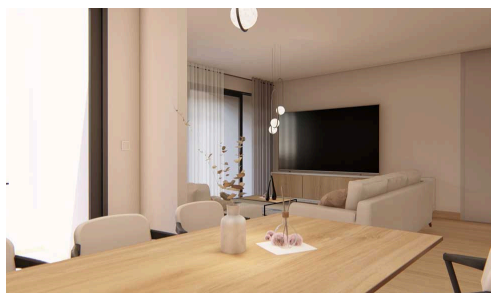

#11524

Apartment in Germasogeia, Limassol

€470,000 +VAT

 Germasogeia, Limassol

Germasogeia is a vibrant and well-established area in Limassol, offering a harmonious mix of coastal lifestyle and urban convenience. Known for its scenic views, proximity to the beach, and lively atmosphere, Germasogeia combines residential comfort with easy access to the city's key attractions. The area features a balanced blend of low-rise homes, modern apartment complexes, and boutique developments, attracting both locals and international residents. With a strong infrastructure, a wide array of restaurants, cafes, shops, and access to international schools and business hubs, Germasogeia continues to thrive as one of Limassol's most sought-after districts for living and investment.