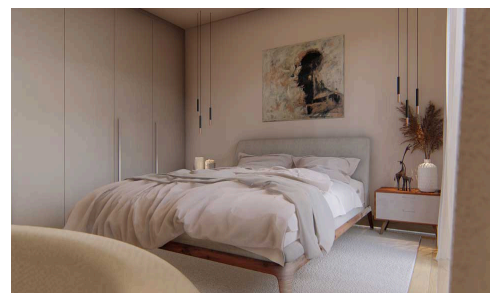

#11524

Apartment in Germasogeia, Limassol

€470,000 +VAT

 Germasogeia, Limassol

Germasogeia is a vibrant and well-established area in Limassol, offering a harmonious mix of coastal lifestyle and urban convenience. Known for its scenic views, proximity to the beach, and lively atmosphere, Germasogeia combines residential comfort with easy access to the city's key attractions. The area features a balanced blend of low-rise homes, modern apartment complexes, and boutique developments, attracting both locals and international residents. With a strong infrastructure, a wide array of restaurants, cafes, shops, and access to international schools and business hubs, Germasogeia continues to thrive as one of Limassol's most sought-after districts for living and investment.

Bedrooms

 2

Bathrooms

 2

Covered

 79.6 m²