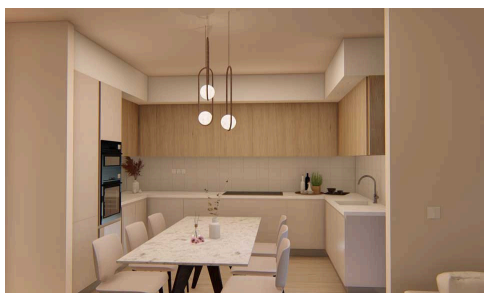

#11524

Apartment in Germasogeia, Limassol

€470,000 +VAT

 Germasogeia, Limassol

Germasogeia is a vibrant and well-established area in Limassol, offering a harmonious mix of coastal lifestyle and urban convenience. Known for its scenic views, proximity to the beach, and lively atmosphere, Germasogeia combines residential comfort with easy access to the city's key attractions. The area features a balanced blend of low-rise homes, modern apartment complexes, and boutique developments, attracting both locals and international residents. With a strong infrastructure, a wide array of restaurants, cafes, shops, and access to international schools and business hubs, Germasogeia continues to thrive as one of Limassol's most sought-after districts for living and investment.