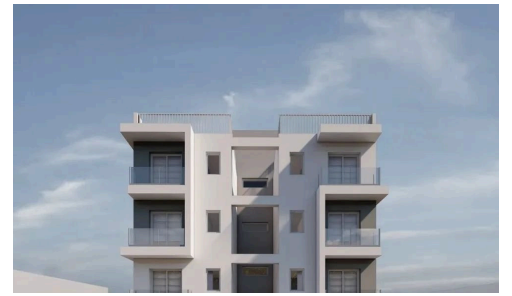

#11249

Apartment in Ypsonas, Limassol

€278,000 +VAT

 Ypsonas, Limassol

The residence is designed to offer spacious, functional and revolutionary apartments in Ypsonas, Limassol. The residence is located at the attractive new build area of Ypsonas, only few minutes away from the city centre. It enjoys the benefits of a peaceful environment and a quiet neighborhood with easy access to all essential community amenities.

Great emphasis is given to the design of the building, the comfort of the interiors as well as the functionality of the layout.

The project consists of 6 two-bedroom apartments. Each apartment has 2 parking spaces as well as its own storage