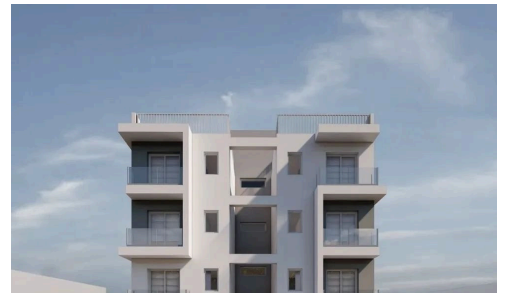

#11248

Apartment in Ypsonas, Limassol

€268,000 +VAT

 Ypsonas, Limassol

The residence is designed to offer spacious, functional and revolutionary apartments in Ypsonas, Limassol. The residence is located at the attractive new build area of Ypsonas, only few minutes away from the city centre. It enjoys the benefits of a peaceful environment and a quiet neighborhood with easy access to all essential community amenities.

Great emphasis is given to the design of the building, the comfort of the interiors as well as the functionality of the layout.

The project consists of 6 two-bedroom apartments. Each apartment has 2 parking spaces as well as its own storage