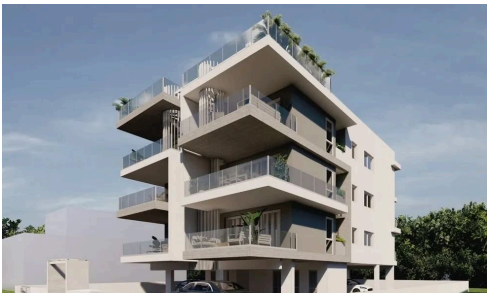

#11248

Apartment in Ypsonas, Limassol

€268,000 +VAT

 Ypsonas, Limassol

The residence is designed to offer spacious, functional and revolutionary apartments in Ypsonas, Limassol. The residence is located at the attractive new build area of Ypsonas, only few minutes away from the city centre. It enjoys the benefits of a peaceful environment and a quiet neighborhood with easy access to all essential community amenities.

Great emphasis is given to the design of the building, the comfort of the interiors as well as the functionality of the layout.

The project consists of 6 two-bedroom apartments. Each apartment has 2 parking spaces as well as its own storage