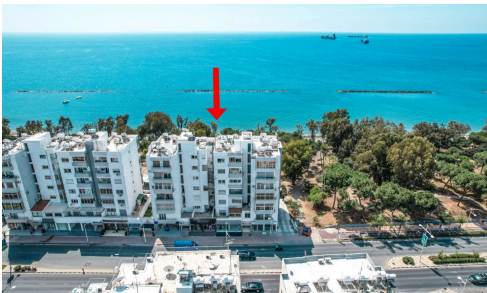

#11155

Seafront Apartment in Dasoudi, Limassol

€5,000 /month

 Germasogeia, Limassol

The apartment located in the heart of the tourist area of Limassol on the sandy beach of Dassoudi Park. Here you can try all kinds of water sports or just soak up the sun on the warm sand.

The luxury, fully furnished apartment is located on the beach in a relict grove, in one of the most popular and comfortable areas of Limassol, near the Dassoudi Park. This area is providing an amazing microclimate – the combination of healing eucalyptus grove and sea air-helps to improve the body and strengthen the immune system. The apartment, with a total area of 125 square meters, is convenient for permanent residence and for an unforgettable holiday at any time of the year.