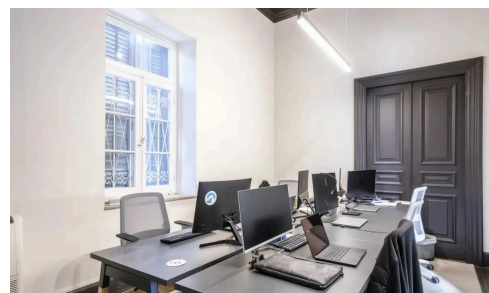

## Office building in central of Limassol

€9,000 /month

 City Center, Limassol

Discover this spacious office available for rent in the vibrant City Center. Spanning 300 square meters, this previously used office space is perfect for businesses looking to establish themselves in a bustling area. The layout offers ample room for both open-plan workspaces and private offices, making it versatile to fit your business needs.

The City Center is known for its dynamic atmosphere, hosting a mix of shops, cafes, and essential services, creating an ideal environment for networking and collaboration. With easy access to public transportation, the location is convenient for both employees and clients.