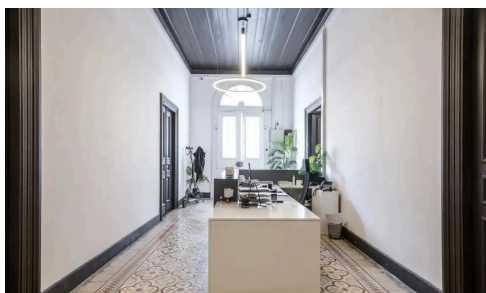

## Office building in central of Limassol

€9,000 /month

 City Center, Limassol

Discover this spacious office available for rent in the vibrant City Center. Spanning 300 square meters, this previously used office space is perfect for businesses looking to establish themselves in a bustling area. The layout offers ample room for both open-plan workspaces and private offices, making it versatile to fit your business needs.