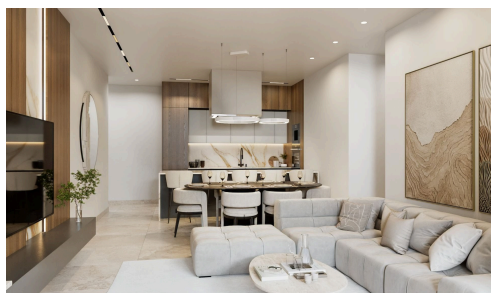

#10510

Apartment in Germasogeia, Limassol

€875,000 +VAT

 Germasogeia, Limassol

Situated in the prime locale of Potamos Yermasoyias, stands as an epitome of luxury living or investment opportunities in Limassol. Nestled within a serene residential enclave, surrounded by prestigious villas and quaint blocks of flats, this development promises an unparalleled lifestyle.

The project offering sophisticated 2 and 3-bedroom luxury apartments. Each unit boasts premium finishes and specifications, complemented by roof gardens for top-floor residences, providing breathtaking panoramic views.