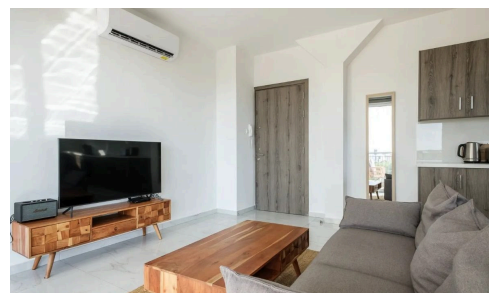

## 2 Bedroom Apartment For Rent, Limassol

€1,820 /month

 Kato Polemidia, Limassol

Spacious two-bedroom apartment available for long term rent in Limassol.

Nestled in the vibrant heart of Limassol, apartment is equipped with top-tier amenities designed to elevate your stay. From enjoying music on our Marshall speakers to savoring a fresh cup of coffee from the Nespresso machine, every detail has been thoughtfully curated to create an unforgettable experience.