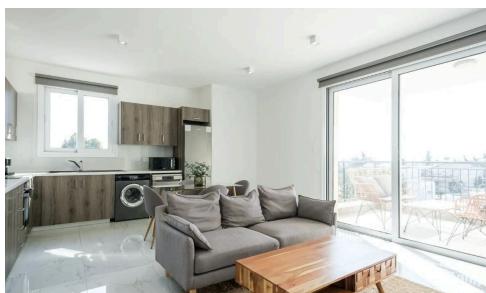

## 2 Bedroom Apartment For Rent, Limassol

€1,820 /month

 Kato Polemidia, Limassol

Spacious two-bedroom apartment available for long term rent in Limassol.

Nestled in the vibrant heart of Limassol, apartment is equipped with top-tier amenities designed to elevate your stay. From enjoying music on our Marshall speakers to savoring a fresh cup of coffee from the Nespresso machine, every detail has been thoughtfully curated to create an unforgettable experience.