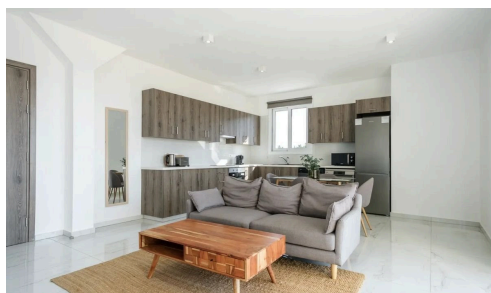

## 2 Bedroom Apartment For Rent, Limassol

€1,820 /month

 Kato Polemidia, Limassol

Spacious two-bedroom apartment available for long term rent in Limassol.

Nestled in the vibrant heart of Limassol, apartment is equipped with top-tier amenities designed to elevate your stay. From enjoying music on our Marshall speakers to savoring a fresh cup of coffee from the Nespresso machine, every detail has been thoughtfully curated to create an unforgettable experience.