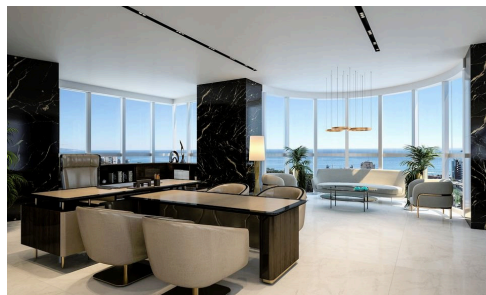

#10129

Office in the center of Limassol

€2,250,000 +VAT

 City Center, Limassol

Centrally located where Limassol's traditional cultural and modern business hearts meet, we presents a unique blend of downtown working and living. And whilst at the hub of a vibrant city, it maintains a sense of privacy that is hard to find in much of today's Limassol. This imposing multi-level building has been thoughtfully orientated so that office and retail space is maximized and apartments capture views across the evergreen treetops of neighboring parkland, and of the sea.