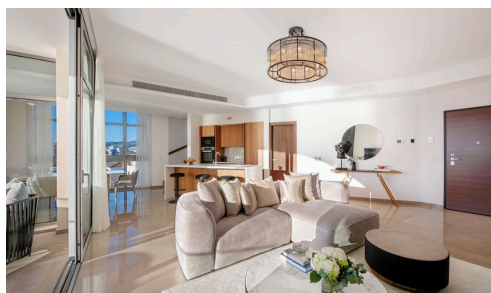

#10001

Luxury apartment in Marina Limassol

€4,100,000 +VAT

📍 Limassol Marina, Limassol

Surrounded by water, the only luxury apartments on the sea in the Mediterranean. Surrounded by water, this final residential phase of the Marina development enjoys uninterrupted views of the sea and the coastal city of Limassol. Just steps away from the beach, the residences epitomize the essence of 'living on the sea'.

The residences offer a choice of two, three, four-bedroom apartments and duplexes with stunning views of the Mediterranean. Overlooking the Marina and the city of Limassol, they are situated on the water, in close proximity to the development's luxury dining, shopping and leisure facilities.