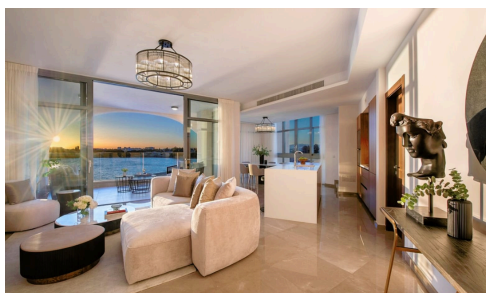

#10001

Luxury apartment in Marina Limassol

€4,100,000 +VAT

📍 Limassol Marina, Limassol

Surrounded by water, the only luxury apartments on the sea in the Mediterranean. Surrounded by water, this final residential phase of the Marina development enjoys uninterrupted views of the sea and the coastal city of Limassol. Just steps away from the beach, the residences epitomize the essence of 'living on the sea'.

The residences offer a choice of two, three, four-bedroom apartments and duplexes with stunning views of the Mediterranean. Overlooking the Marina and the city of Limassol, they are situated on the water, in close proximity to the development's luxury dining, shopping and leisure facilities.