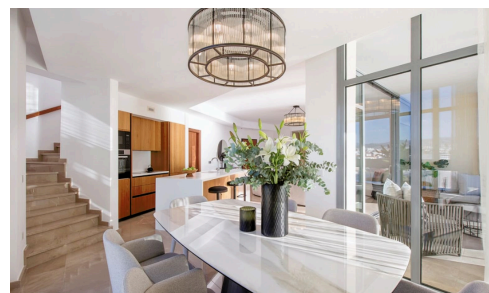

#10001

Luxury apartment in Marina Limassol

€4,100,000 +VAT

📍 Limassol Marina, Limassol

Surrounded by water, the only luxury apartments on the sea in the Mediterranean. Surrounded by water, this final residential phase of the Marina development enjoys uninterrupted views of the sea and the coastal city of Limassol. Just steps away from the beach, the residences epitomize the essence of 'living on the sea'.

The residences offer a choice of two, three, four-bedroom apartments and duplexes with stunning views of the Mediterranean. Overlooking the Marina and the city of Limassol, they are situated on the water, in close proximity to the development's luxury dining, shopping and leisure facilities.